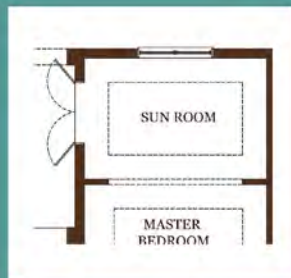

# LAUREL

— OPTIONS —

Front Load Garage

Garage Service Door

Outdoor Kitchen

Pool Bath  
[Add 46 SF A/C]

Sun Room  
[Add 175 SF A/C]

Sun Room French Doors  
[Add 175 SF A/C]

Master Bedroom Sitting Area  
[Add 50 SF A/C]

Master Bedroom Single French Door

Master Bedroom Side Windows

Master Bath Tub

Bath 3 Vestibule French Door

LAUREL

LIVING AREA	2,529 SF
2 Car Garage	500 SF
Entry	54 SF
Lanai	259 SF
<b>TOTAL COVERED</b>	<b>3,342 SF</b>