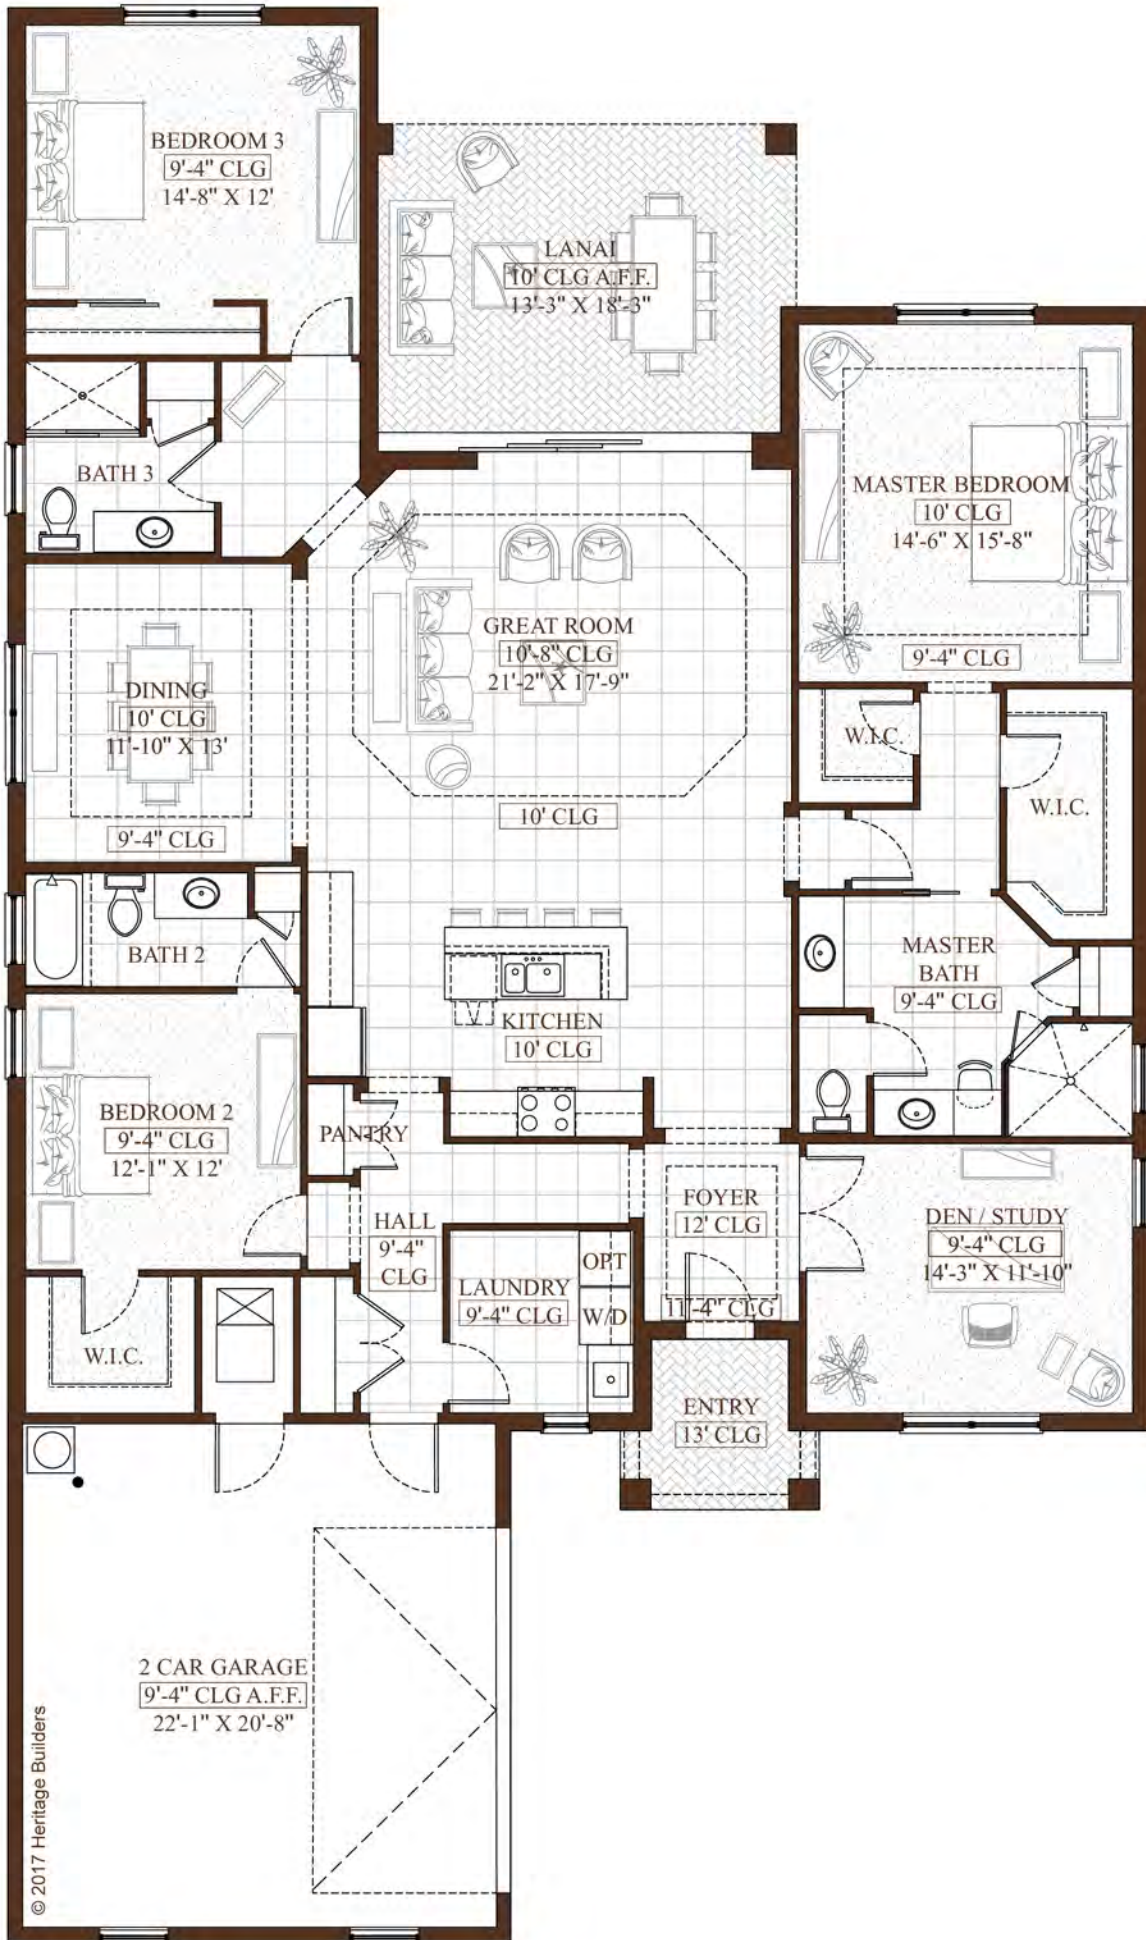

# LAUREL

— OPTIONS —

Front Load Garage

Garage Service Door

Outdoor Kitchen

Pool Bath  
[Add 46 SF A/C]

Sun Room  
[Add 175 SF A/C]

Sun Room French Doors  
[Add 175 SF A/C]

Master Bedroom Sitting Area  
[Add 50 SF A/C]

Master Bedroom Single French Door

Master Bedroom Side Windows

Master Bath Tub

Bath 3 Vestibule French Door

LAUREL

LIVING AREA	2,529 SF
2 Car Garage	500 SF
Entry	54 SF
Lanai	259 SF
<b>TOTAL COVERED</b>	<b>3,342 SF</b>