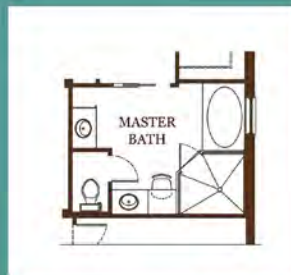

# LAUREL

— OPTIONS —

Front Load Garage

Garage Service Door

Outdoor Kitchen

Pool Bath  
[Add 46 SF A/C]

Sun Room  
[Add 175 SF A/C]

Sun Room French Doors  
[Add 175 SF A/C]

Master Bedroom Sitting Area  
[Add 50 SF A/C]

Master Bedroom Single French Door

Master Bedroom Side Windows

Master Bath Tub

Bath 3 Vestibule French Door

LAUREL

LIVING AREA	2,529 SF
2 Car Garage	500 SF
Entry	54 SF
Lanai	259 SF
<b>TOTAL COVERED</b>	<b>3,342 SF</b>