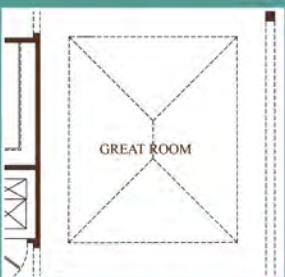

Outdoor Shower

Sun Room
[Add 174 SF A/C]

Master Bedroom
Sitting Area
[Add 50 SF A/C]

Master Bedroom
Side Windows

Master Bedroom
Single French Door

Master Bath Tub
[Add 19 SF A/C]

Bedroom 4

Great Room
Tent Ceiling