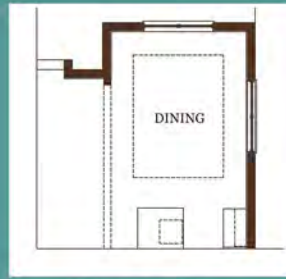

Dining Side Windows