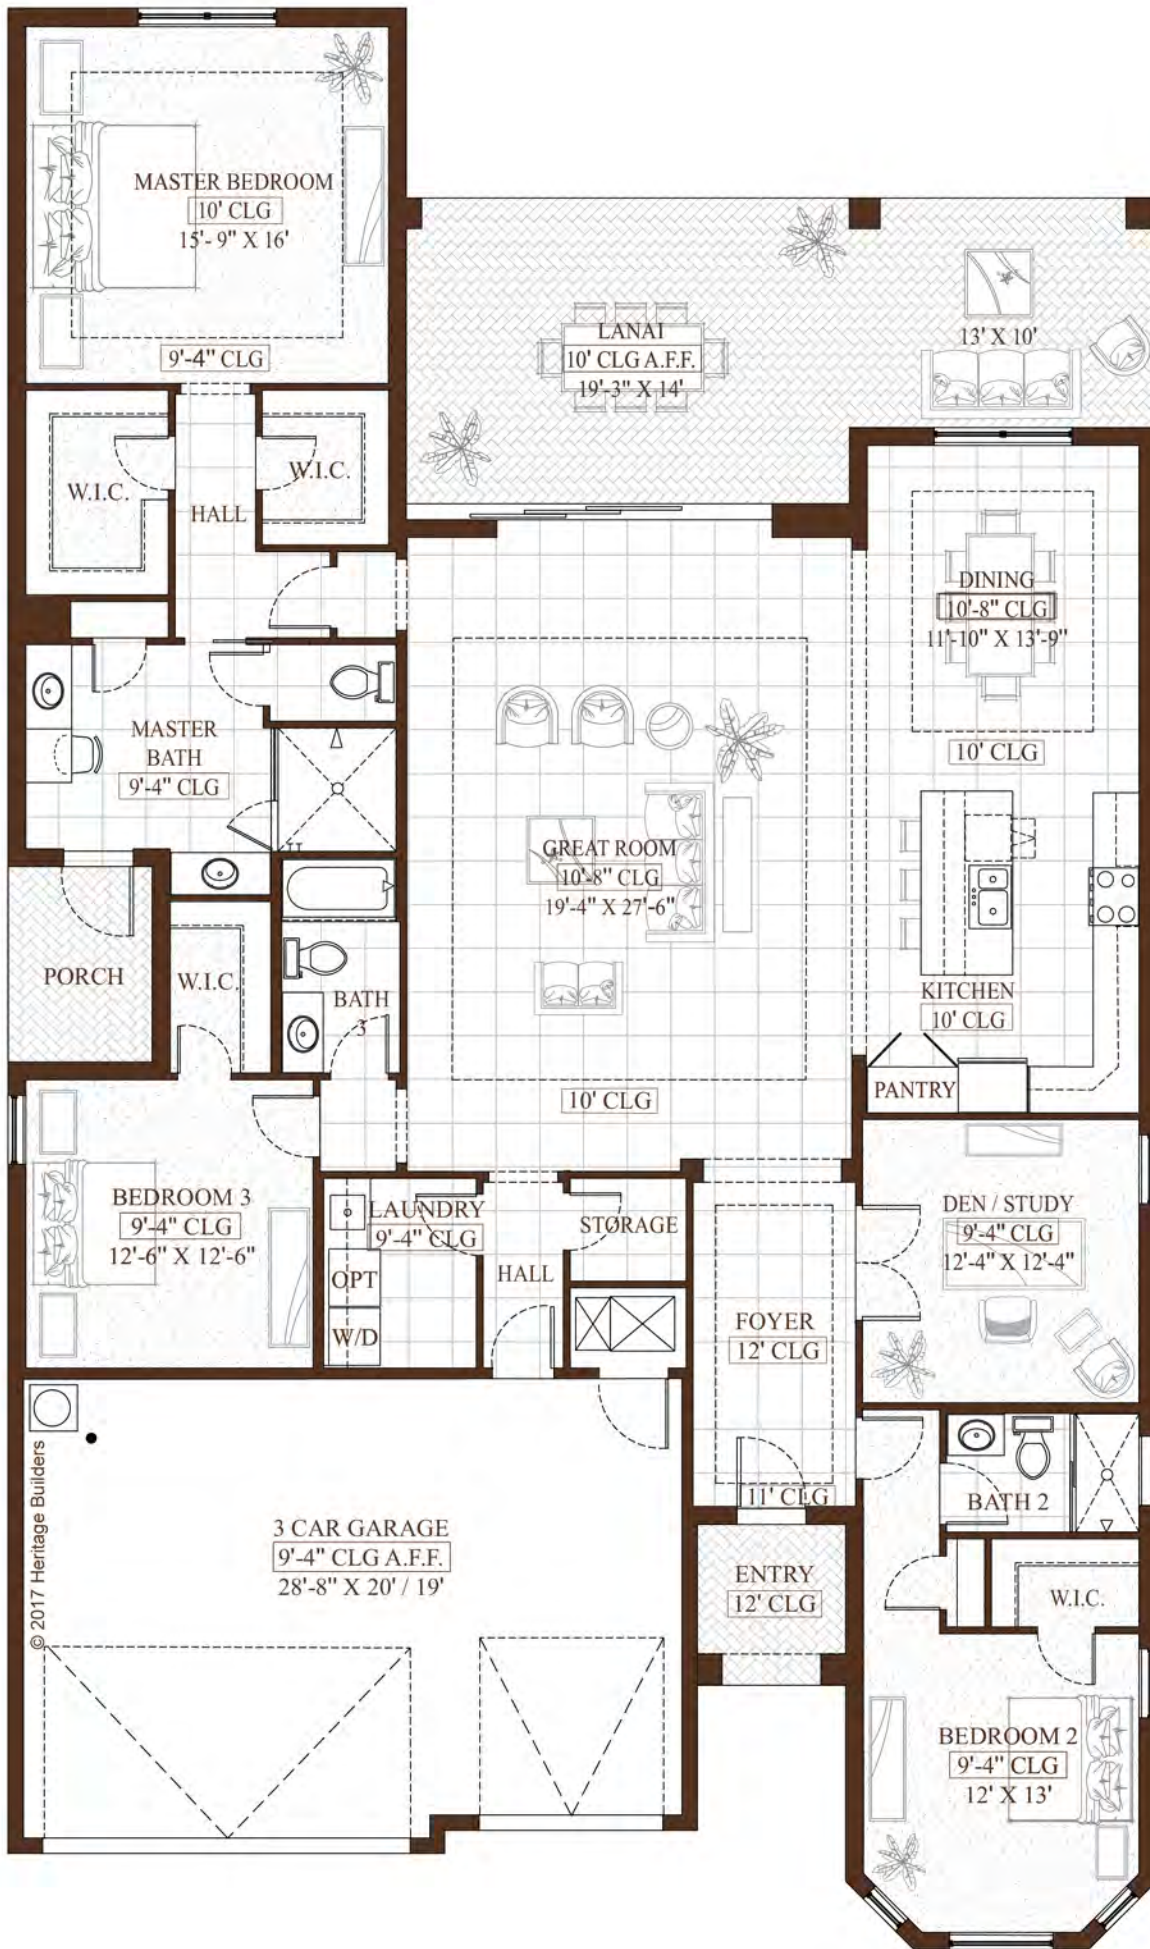

CYPRESS

© 2017 Heritage Builders

— OPTIONS —

Garage Service Door

Dining Side Windows

Dining Slider

Outdoor Kitchen

Pool Bath

Outdoor Shower

Sun Room
[Add 174 SF A/C]

Master Bedroom
Sitting Area
[Add 50 SF A/C]

Master Bedroom
Side Windows

Master Bedroom
Single French Door

Master Bath Tub
[Add 19 SF A/C]

Bedroom 4

Great Room
Tent Ceiling

CYPRESS

LIVING AREA	2,690 SF
3 Car Garage	606 SF
Entry	45 SF
Lanai	403 SF
TOTAL COVERED	3,744 SF

WEST INDIES A

WEST INDIES B

SPANISH A

SPANISH B

COASTAL A

COASTAL B