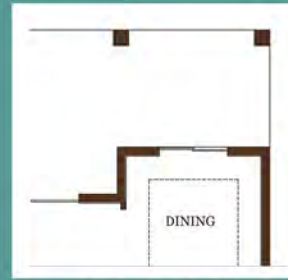

Dining Slider