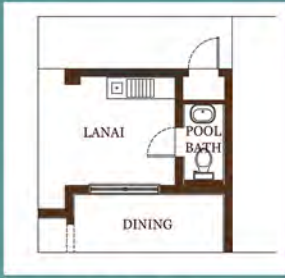

— OPTIONS —

Pool Bath

CYPRESS

LIVING AREA	2,690 SF
3 Car Garage	606 SF
Entry	45 SF
Lanai	403 SF
TOTAL COVERED	3,744 SF